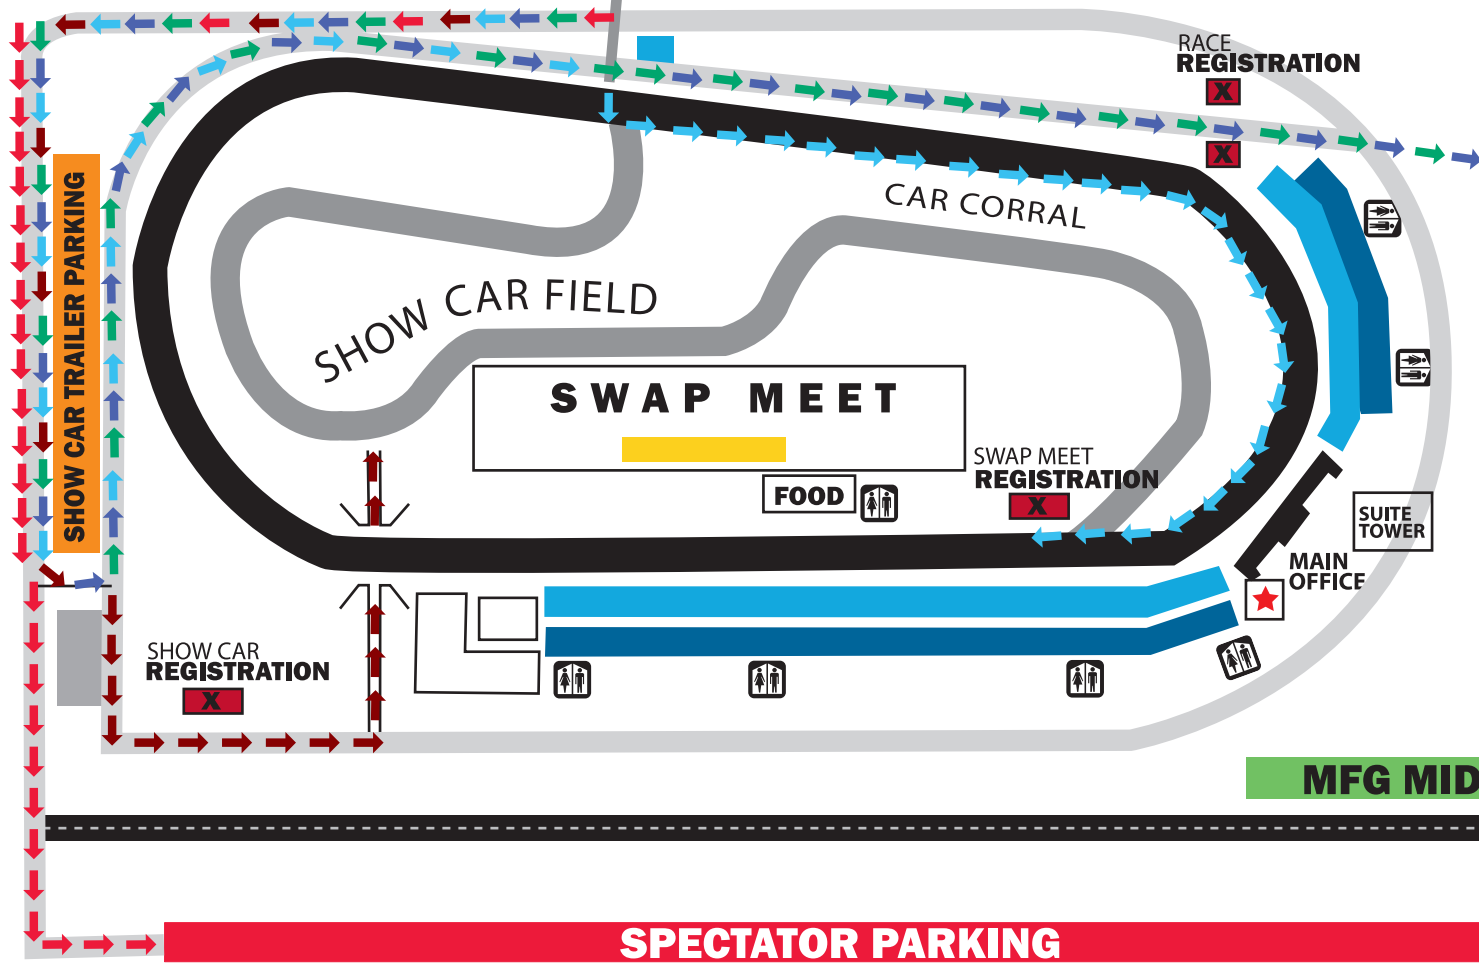

BURGER KING

TRUCK STOP

MAIN ENTRANCE

TO COLLINSVILLE

203

203

TO ST. LOUIS

**DRAG
RACE
PITS**

- ↓ SPECTATORS
- ↓ MFG MIDWAY
- ↓ RACERS
- ↓ SWAP MEET VENDORS
- ↓ SHOW CARS